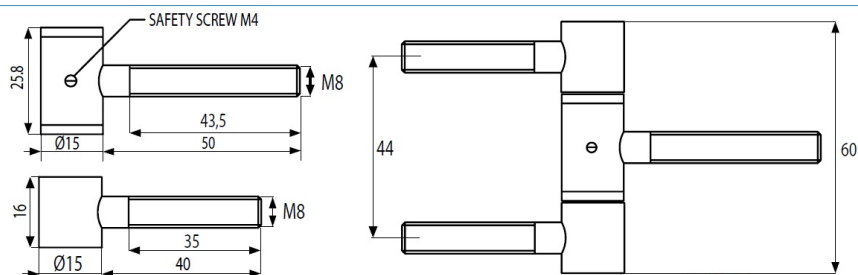

PRODUCT SHEET

Description:

Sauna Hinge F/Wood Doors, "Belarus", Brown Powder Painted, Pin Hinge Mounting, Zamak Material

Item number:

15.25.080-0

Units	Box	Carton	HS Code	Barcode
Pcs.	20	200	8302100090	
				5704866061827

SISO A/S

Mileparken 11
DK-2740 Skovlunde
Denmark
VAT: DK 24786013

Phone +45 45 830 900

www.siso.dk
siso@siso.dk

Danske Bank
Nytorv Branch
Copenhagen
SWIFT: DABADKKK

Account no.
4180 3112 112936
IBAN Account
DK7230003112112936