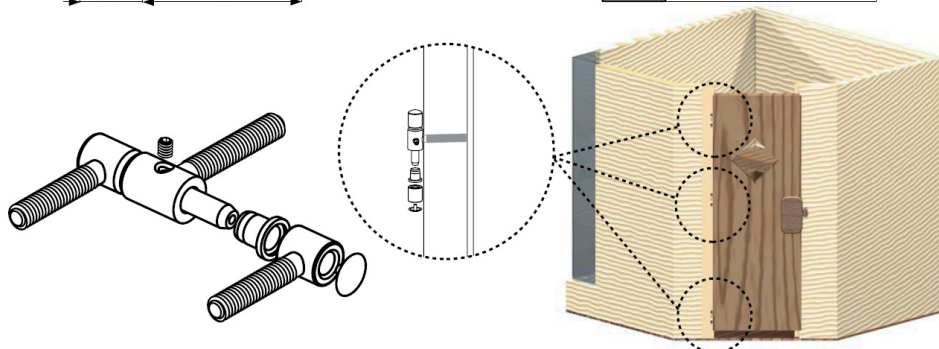

PRODUCT SHEET

Description:

Sauna Hinge F/Wood Doors, "Belarus", Brown Powder Painted, Pin Hinge Mounting, Zamak Material

Item number:

15.25.080-0

Units	Box	Carton	HS Code	Barcode
Pcs.	20	200	8302100090	
				5704866061827

SISO A/S

Mileparken 11
DK-2740 Skovlunde
Denmark
VAT: DK 24786013

Phone +45 45 830 900

www.siso.dk
siso@siso.dk

Danske Bank
Nytorv Branch
Copenhagen
SWIFT: DABADKKK

Account no.
4180 3112 112936
IBAN Account
DK7230003112112936